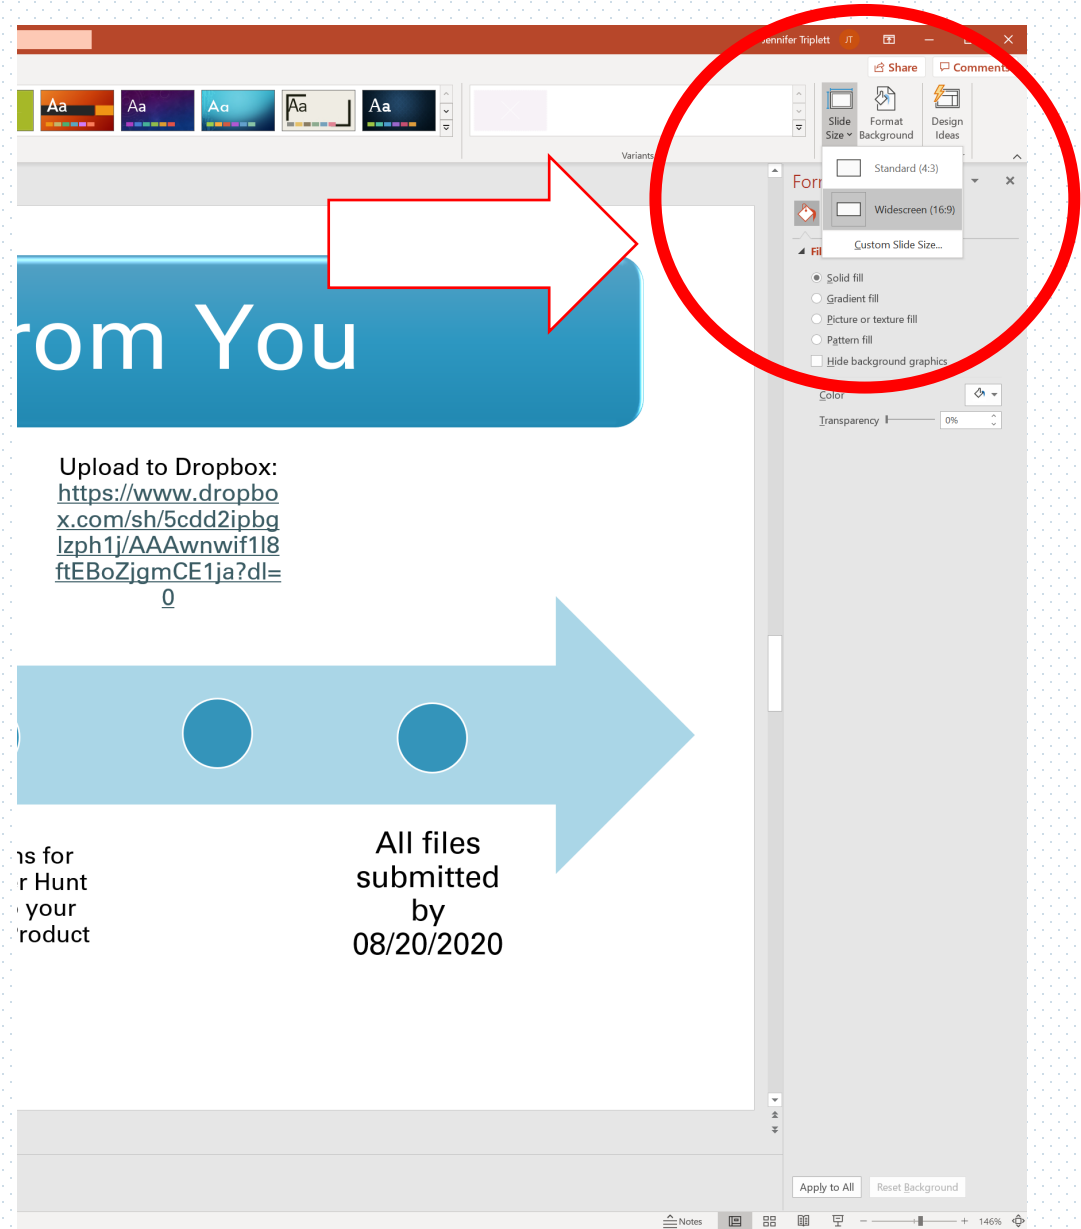

Setting Size

- Widescreen 16:9
- “Design”
- “Slide Size”